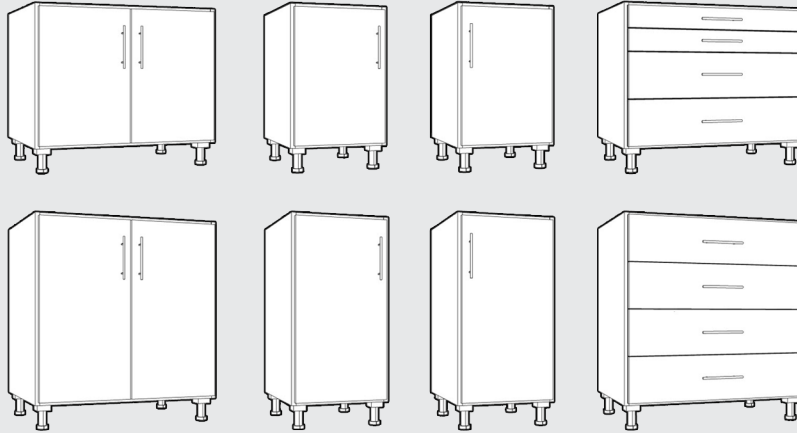

## UPPER

**2 Heights**  
23-1/2" or 31"

**2 Widths**  
16-1/2" (single)  
32-1/4" (double)

**3 Depths**  
12-7/8", 16-7/8",  
or 23-3/8"

## BASE / LOWER

**2 Heights**  
29-1/2" or 37"

**2 Widths**  
16-1/2" (single)  
32-1/4" (double)

**Depth**  
23-3/8"

## SPECIALTY

**Height**  
37"

**Width**  
16-1/2"

**Depth**  
23-3/8"

Parts Bin

Trash Bin