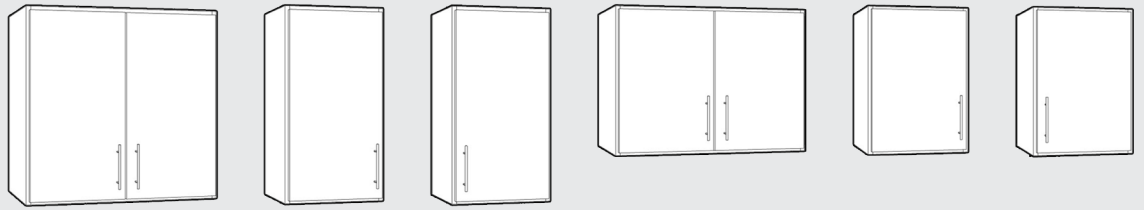

## UPPER

**2 Heights**  
23-1/2" or 31"

**2 Widths**  
16-1/2" (single)  
32-1/4" (double)

**3 Depths**  
12-7/8", 16-7/8",  
or 23-3/8"

## BASE / LOWER

**2 Heights**  
29-1/2" or 37"

**2 Widths**  
16-1/2" (single)  
32-1/4" (double)

**Depth**  
23-3/8"

## SPECIALTY

**Height**  
37"

**Width**  
16-1/2"

**Depth**  
23-3/8"

Parts Bin

Trash Bin

## TALL

**Height (max)**  
79-1/8"

**2 Widths**  
16-1/2" (single)  
32-1/4" (double)

**3 Depths**  
12-7/8", 16-7/8",  
or 23-3/8"